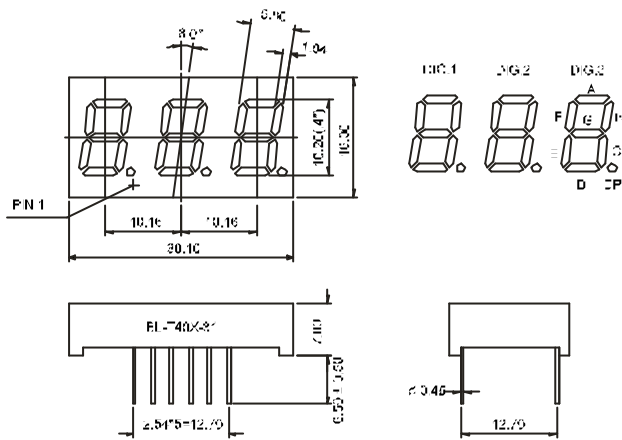

LED Component

THREE DIGIT DISPLAY

BL-T28X-31 Series

BL-T28A-31

BL-T28B-31

BL-T30X-31 Series

BL-T30A-31

BL-T30B-31

BL-T36X-31 Series

BL-T36A-31

BL-T36B-31

All dimensions are in millimeters (inches)
Tolerance is $\pm 0.25(0.01)$ unless otherwise noted.
Specifications are subject to change without notice.

LED Component

THREE DIGIT DISPLAY

BL-T40X-31 Series

BL-T40A-31

BL-T40B-31

BL-T40X-31 Series

BL-T40C-31

BL-T40D-31

BL-T52X-31 Series

BL-T52A-31

BL-T52B-31

All dimensions are in millimeters (inches)
Tolerance is $\pm 0.25(0.01)$ unless otherwise noted.
Specifications are subject to change without notice.

LED Component

THREE DIGIT DISPLAY

BL-T56X-31 Series