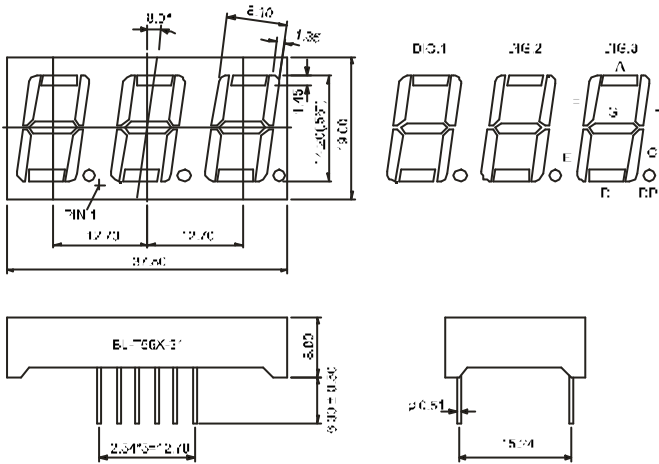

LED Component

THREE DIGIT DISPLAY

BL-T56X-31 Series