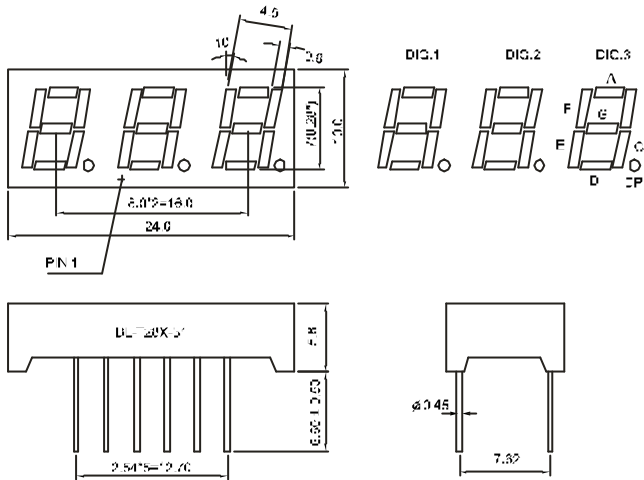

LED Component

THREE DIGIT DISPLAY

BL-T28X-31 Series

BL-T28A-31

BL-T28B-31

BL-T30X-31 Series

BL-T30A-31

BL-T30B-31

BL-T36X-31 Series

BL-T36A-31

BL-T36B-31

All dimensions are in millimeters (inches)
Tolerance is $\pm 0.25(0.01)$ unless otherwise noted.
Specifications are subject to change without notice.

LED Component

THREE DIGIT DISPLAY

BL-T52B-31

All dimensions are in millimeters (inches)
Tolerance is $\pm 0.25(0.01)$ unless otherwise noted.
Specifications are subject to change without notice.

LED Component

THREE DIGIT DISPLAY

BL-T56X-31 Series