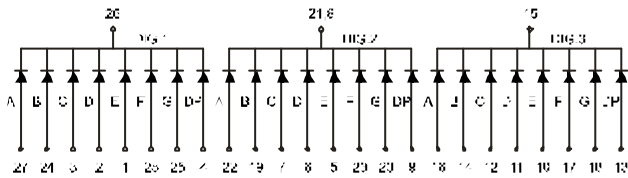

BL-T40X-31 Series

BL-T40A-31

BL-T40B-31

BL-T40X-31 Series

BL-T40C-31

BL-T40D-31

BL-T52X-31 Series

BL-T52A-31

BL-T52B-31

All dimensions are in millimeters (inches)
Tolerance is $\pm 0.25(0.01)$ unless otherwise noted.
Specifications are subject to change without notice.

LED Component

THREE DIGIT DISPLAY

BL-T56X-31 Series

BL-T56A-31

BL-T56B-31

BL-T56C-31

BL-T56D-31

BL-T56E-31

BL-T56F-31

BL-T56G-31

BL-T56H-31