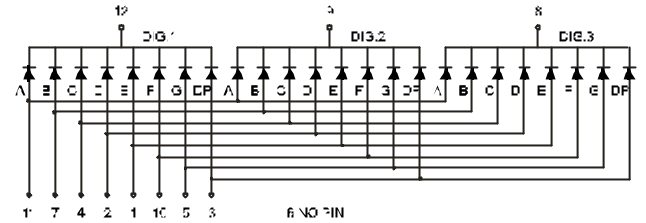

LED Component

THREE DIGIT DISPLAY

BL-T28X-31 Series

BL-T28A-31

BL-T28B-31

BL-T30X-31 Series

BL-T30A-31

BL-T30B-31

BL-T36X-31 Series

BL-T36A-31

BL-T36B-31

All dimensions are in millimeters (inches)
Tolerance is $\pm 0.25(0.01)$ unless otherwise noted.
Specifications are subject to change without notice.

LED Component

THREE DIGIT DISPLAY

BL-T52B-31

All dimensions are in millimeters (inches)
Tolerance is $\pm 0.25(0.01)$ unless otherwise noted.
Specifications are subject to change without notice.

LED Component

THREE DIGIT DISPLAY

BL-T56X-31 Series