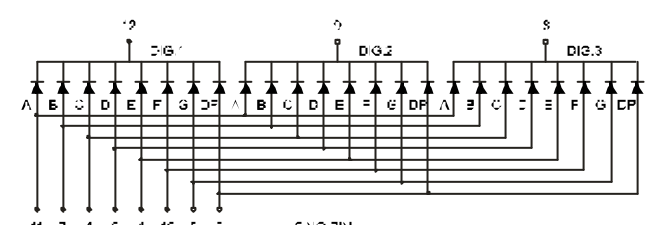

LED Component

THREE DIGIT DISPLAY

BL-T28X-31 Series

BL-T28A-31

BL-T28B-31

BL-T30X-31 Series

BL-T30A-31

BL-T30B-31

BL-T36X-31 Series

BL-T36A-31

BL-T36B-31

All dimensions are in millimeters (inches)
Tolerance is $\pm 0.25(0.01)$ unless otherwise noted.
Specifications are subject to change without notice.

LED Component

THREE DIGIT DISPLAY

BL-T52B-31

All dimensions are in millimeters (inches)
Tolerance is $\pm 0.25(0.01)$ unless otherwise noted.
Specifications are subject to change without notice.

LED Component

THREE DIGIT DISPLAY

BL-T56X-31 Series