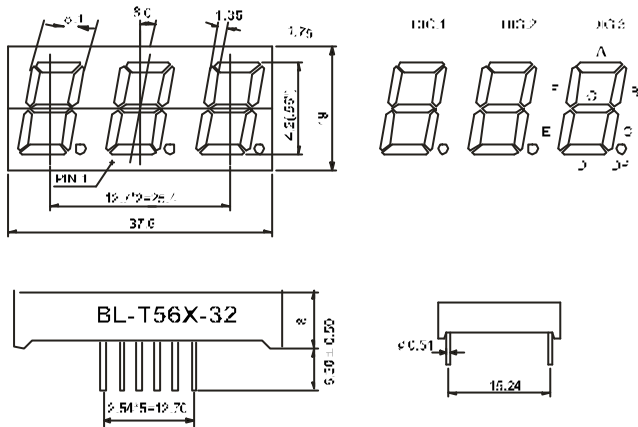

LED Component

THREE DIGIT DISPLAY

BL-T56X-32 Series