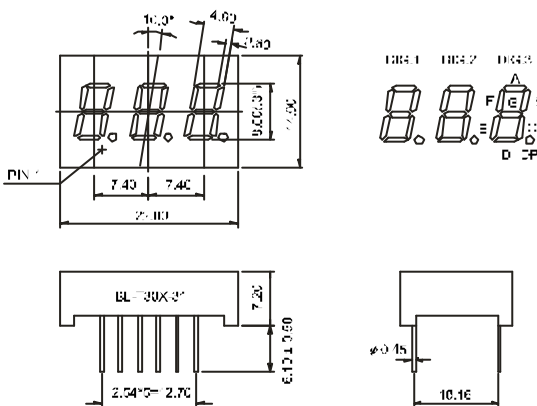

LED Component

THREE DIGIT DISPLAY

BL-T28X-31 Series

BL-T28A-31

BL-T28B-31

BL-T30X-31 Series

BL-T30A-31

BL-T30B-31

BL-T36X-31 Series

BL-T36A-31

BL-T36B-31

All dimensions are in millimeters (inches)
Tolerance is $\pm 0.25(0.01)$ unless otherwise noted.
Specifications are subject to change without notice.

LED Component

THREE DIGIT DISPLAY

BL-T52B-31

All dimensions are in millimeters (inches)
Tolerance is $\pm 0.25(0.01)$ unless otherwise noted.
Specifications are subject to change without notice.

LED Component

THREE DIGIT DISPLAY

BL-T56X-31 Series