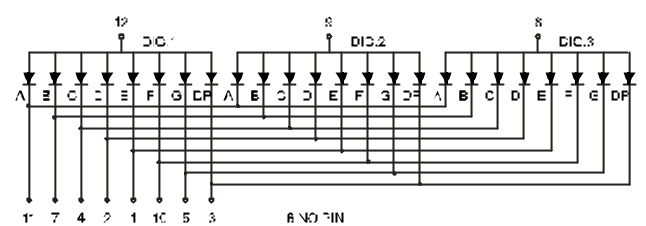

LED Component

THREE DIGIT DISPLAY

BL-T28X-31 Series

BL-T28A-31

BL-T28B-31

BL-T30X-31 Series

BL-T30A-31

BL-T30B-31

BL-T36X-31 Series

BL-T36A-31

BL-T36B-31

All dimensions are in millimeters (inches)
Tolerance is $\pm 0.25(0.01)$ unless otherwise noted.
Specifications are subject to change without notice.

LED Component

THREE DIGIT DISPLAY

BL-T52B-31

All dimensions are in millimeters (inches)
Tolerance is $\pm 0.25(0.01)$ unless otherwise noted.
Specifications are subject to change without notice.

LED Component

THREE DIGIT DISPLAY

BL-T56X-31 Series