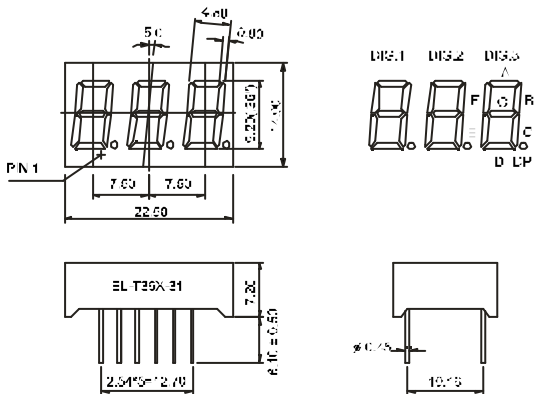

LED Component

THREE DIGIT DISPLAY

BL-T28X-31 Series

BL-T28A-31

BL-T28B-31

BL-T30X-31 Series

BL-T30A-31

BL-T30B-31

BL-T36X-31 Series

BL-T36A-31

BL-T36B-31

All dimensions are in millimeters (inches)
Tolerance is $\pm 0.25(0.01)$ unless otherwise noted.
Specifications are subject to change without notice.

LED Component

THREE DIGIT DISPLAY

BL-T52B-31

All dimensions are in millimeters (inches)
Tolerance is $\pm 0.25(0.01)$ unless otherwise noted.
Specifications are subject to change without notice.

LED Component

THREE DIGIT DISPLAY

BL-T56X-31 Series