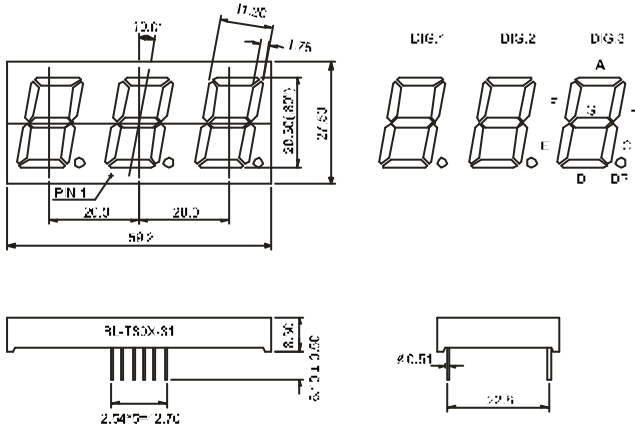

BL-T52B-31

All dimensions are in millimeters (inches)
Tolerance is $\pm 0.25(0.01)$ unless otherwise noted.
Specifications are subject to change without notice.

LED Component

THREE DIGIT DISPLAY

BL-T56X-31 Series

BL-T56A-31

BL-T56B-31

BL-T56C-31

BL-T56D-31

BL-T56E-31

BL-T56F-31

BL-T56G-31

BL-T56H-31

LED Component

THREE DIGIT DISPLAY

BL-T56X-32 Series

BL-T56A-32

BL-T56B-32

BL-T80X-31 Series

BL-T80A-31

BL-T80B-31