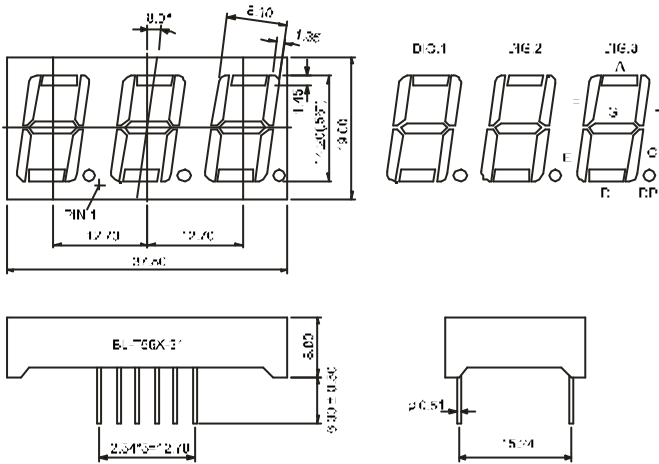

BL-T52B-31

All dimensions are in millimeters (inches)
Tolerance is $\pm 0.25(0.01)$ unless otherwise noted.
Specifications are subject to change without notice.

LED Component

THREE DIGIT DISPLAY

BL-T56X-31 Series

BL-T56A-31

BL-T56B-31

BL-T56C-31

BL-T56D-31

BL-T56E-31

BL-T56F-31

BL-T56G-31

BL-T56H-31