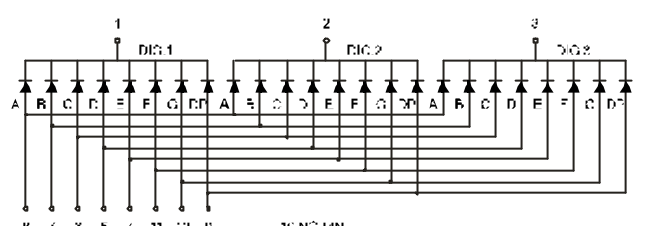

LED Component

THREE DIGIT DISPLAY

BL-T28X-31 Series

BL-T28A-31

BL-T28B-31

BL-T30X-31 Series

BL-T30A-31

BL-T30B-31

BL-T36X-31 Series

BL-T36A-31

BL-T36B-31

All dimensions are in millimeters (inches)
Tolerance is $\pm 0.25(0.01)$ unless otherwise noted.
Specifications are subject to change without notice.

LED Component

THREE DIGIT DISPLAY

BL-T52B-31

All dimensions are in millimeters (inches)
Tolerance is $\pm 0.25(0.01)$ unless otherwise noted.
Specifications are subject to change without notice.

LED Component

THREE DIGIT DISPLAY

BL-T56X-31 Series