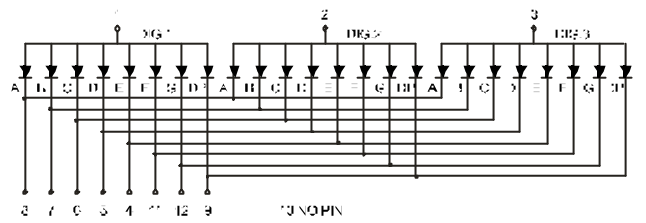

LED Component

THREE DIGIT DISPLAY

BL-T28X-31 Series

BL-T28A-31

BL-T28B-31

BL-T30X-31 Series

BL-T30A-31

BL-T30B-31

BL-T36X-31 Series

BL-T36A-31

BL-T36B-31

All dimensions are in millimeters (inches)
Tolerance is $\pm 0.25(0.01)$ unless otherwise noted.
Specifications are subject to change without notice.

LED Component

THREE DIGIT DISPLAY

BL-T52B-31

All dimensions are in millimeters (inches)
Tolerance is $\pm 0.25(0.01)$ unless otherwise noted.
Specifications are subject to change without notice.

LED Component

THREE DIGIT DISPLAY

BL-T56X-31 Series