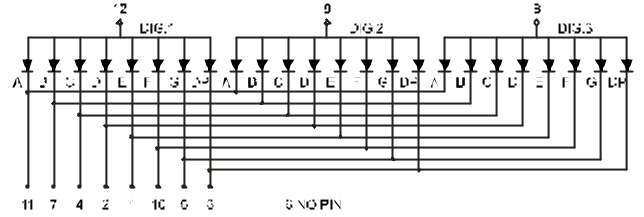

LED Component

THREE DIGIT DISPLAY

BL-T28X-31 Series

BL-T28A-31

BL-T28B-31

BL-T30X-31 Series

BL-T30A-31

BL-T30B-31

BL-T36X-31 Series

BL-T36A-31

BL-T36B-31

All dimensions are in millimeters (inches)
Tolerance is $\pm 0.25(0.01)$ unless otherwise noted.
Specifications are subject to change without notice.

LED Component

THREE DIGIT DISPLAY

BL-T40X-31 Series

BL-T40A-31

BL-T40B-31

BL-T40X-31 Series

BL-T40C-31

BL-T40D-31

BL-T52X-31 Series

BL-T52A-31

BL-T52B-31

All dimensions are in millimeters (inches)
Tolerance is $\pm 0.25(0.01)$ unless otherwise noted.
Specifications are subject to change without notice.

LED Component

THREE DIGIT DISPLAY

BL-T56X-31 Series