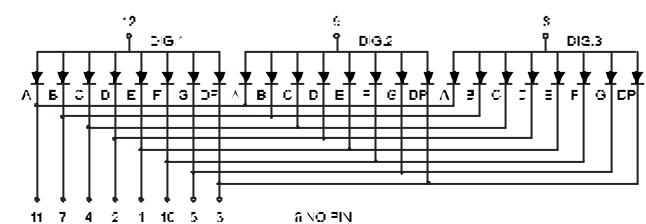

LED Component

THREE DIGIT DISPLAY

BL-T28X-31 Series

BL-T28A-31

BL-T28B-31

BL-T30X-31 Series

BL-T30A-31

BL-T30B-31

BL-T36X-31 Series

BL-T36A-31

BL-T36B-31

All dimensions are in millimeters (inches)
Tolerance is $\pm 0.25(0.01)$ unless otherwise noted.
Specifications are subject to change without notice.

LED Component

THREE DIGIT DISPLAY

BL-T52B-31

All dimensions are in millimeters (inches)
Tolerance is $\pm 0.25(0.01)$ unless otherwise noted.
Specifications are subject to change without notice.

LED Component

THREE DIGIT DISPLAY

BL-T56X-31 Series