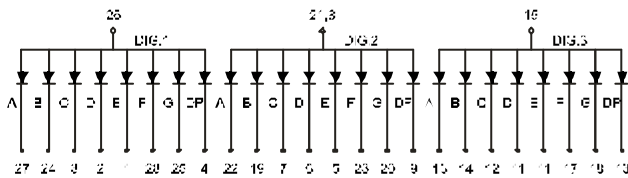

BL-T52B-31

All dimensions are in millimeters (inches)
Tolerance is $\pm 0.25(0.01)$ unless otherwise noted.
Specifications are subject to change without notice.

LED Component

THREE DIGIT DISPLAY

BL-T56X-31 Series

BL-T56A-31

BL-T56B-31

BL-T56C-31

BL-T56D-31

BL-T56E-31

BL-T56F-31

BL-T56G-31

BL-T56H-31