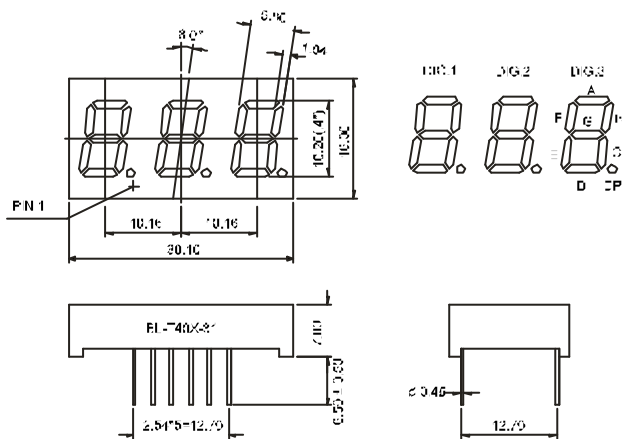

BL-T36X-31 Series

BL-T36A-31

BL-T36B-31

All dimensions are in millimeters (inches)
Tolerance is $\pm 0.25(0.01)$ unless otherwise noted.
Specifications are subject to change without notice.

LED Component

THREE DIGIT DISPLAY

BL-T40X-31 Series

BL-T40A-31

BL-T40B-31

BL-T40X-31 Series

BL-T40C-31

BL-T40D-31

BL-T52X-31 Series

BL-T52A-31

BL-T52B-31

All dimensions are in millimeters (inches)
Tolerance is $\pm 0.25(0.01)$ unless otherwise noted.
Specifications are subject to change without notice.

LED Component

THREE DIGIT DISPLAY

BL-T56X-31 Series