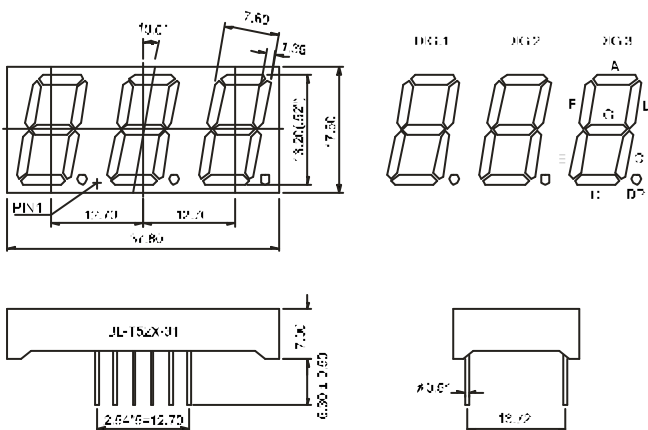

BL-T36X-31 Series

BL-T36A-31

BL-T36B-31

All dimensions are in millimeters (inches)
Tolerance is $\pm 0.25(0.01)$ unless otherwise noted.
Specifications are subject to change without notice.

LED Component

THREE DIGIT DISPLAY

BL-T40X-31 Series

BL-T40A-31

BL-T40B-31

BL-T40X-31 Series

BL-T40C-31

BL-T40D-31

BL-T52X-31 Series

BL-T52A-31

BL-T52B-31

All dimensions are in millimeters (inches)
Tolerance is $\pm 0.25(0.01)$ unless otherwise noted.
Specifications are subject to change without notice.

LED Component

THREE DIGIT DISPLAY

BL-T56X-31 Series