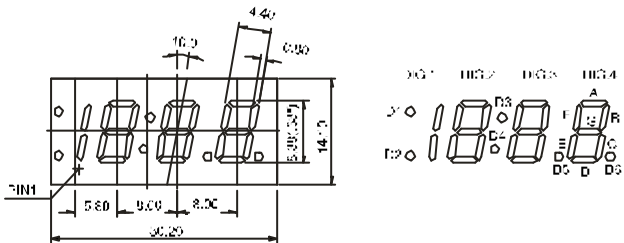

LED Component

FOUR DIGIT DISPLAY

BL-Q30X-41 Series

BL-Q30A-41

BL-Q30B-41

BL-Q33X-41 Series

BL-Q33A-41

BL-Q33B-41

BL-Q36X-41 Series

BL-Q36A-41

BL-Q36B-41

All dimensions are in millimeters (inches)
Tolerance is $\pm 0.25(0.01)$ unless otherwise noted.
Specifications are subject to change without notice.

LED Component

FOUR DIGIT DISPLAY

BL-Q40B-42

All dimensions are in millimeters (inches)
Tolerance is ± 0.25(0.01") unless otherwise noted.
Specifications are subject to change without notice.

LED Component

FOUR DIGIT DISPLAY

BL-Q52X-41 Series