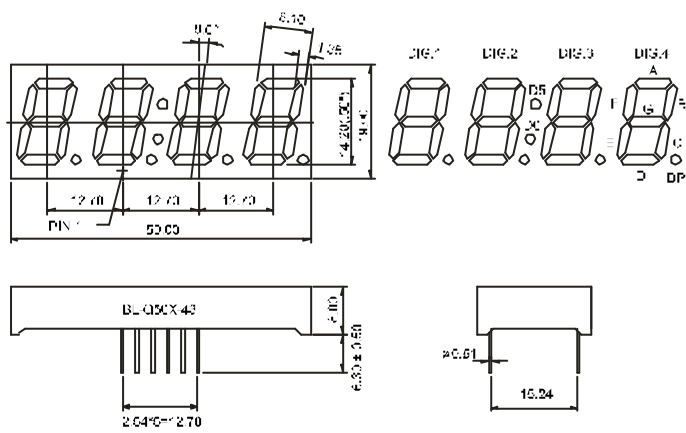

BL-Q36X-41 Series

BL-Q36A-41

BL-Q36B-41

All dimensions are in millimeters (inches)
Tolerance is $\pm 0.25(0.01)$ unless otherwise noted.
Specifications are subject to change without notice.

LED Component

FOUR DIGIT DISPLAY

BL-Q56D-41

LED Component

FOUR DIGIT DISPLAY

BL-Q56X-42 Series

BL-Q56A-42

BL-Q56B-42

BL-Q56X-43 Series

BL-Q56A-43