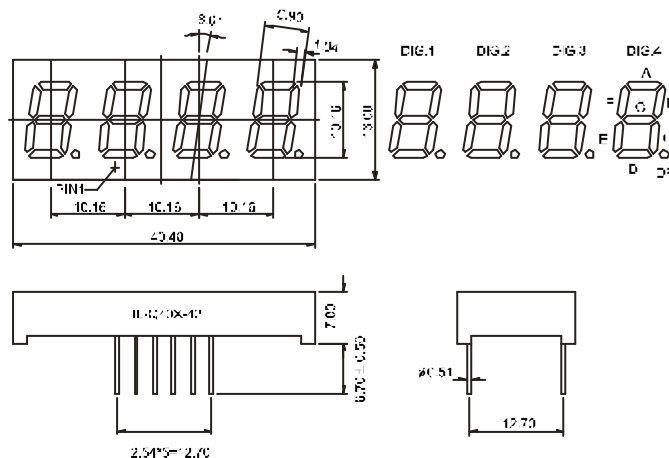

BL-Q40X-42 Series