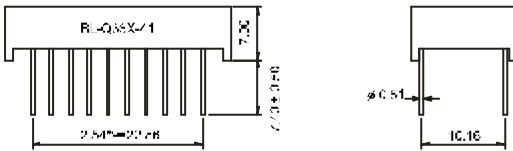

LED Component

FOUR DIGIT DISPLAY

BL-Q30X-41 Series

BL-Q30A-41

BL-Q30B-41

BL-Q33X-41 Series

BL-Q33A-41

BL-Q33B-41

BL-Q36X-41 Series

BL-Q36A-41

BL-Q36B-41

All dimensions are in millimeters (inches)
Tolerance is $\pm 0.25(0.01)$ unless otherwise noted.
Specifications are subject to change without notice.

LED Component

FOUR DIGIT DISPLAY

BL-Q40B-42

All dimensions are in millimeters (inches)
Tolerance is ± 0.25(0.01") unless otherwise noted.
Specifications are subject to change without notice.

LED Component

FOUR DIGIT DISPLAY

BL-Q52X-41 Series