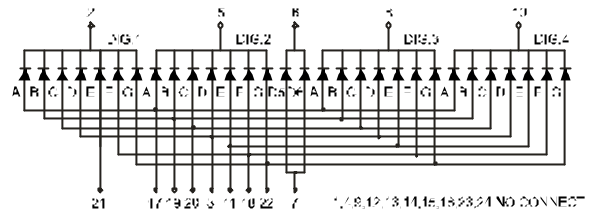

BL-Q39A-41