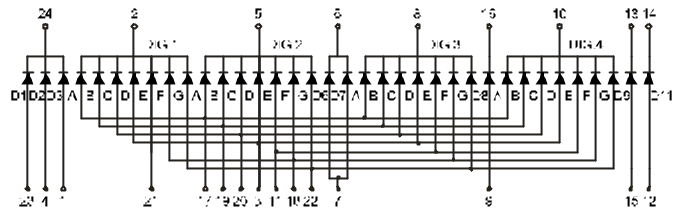

LED Component

FOUR DIGIT DISPLAY

BL-Q30X-41 Series

BL-Q30A-41

BL-Q30B-41

BL-Q33X-41 Series

BL-Q33A-41

BL-Q33B-41

BL-Q36X-41 Series

BL-Q36A-41

BL-Q36B-41

All dimensions are in millimeters (inches)
Tolerance is $\pm 0.25(0.01)$ unless otherwise noted.
Specifications are subject to change without notice.

LED Component

FOUR DIGIT DISPLAY

BL-Q40B-42

All dimensions are in millimeters (inches)
Tolerance is ± 0.25(0.01") unless otherwise noted.
Specifications are subject to change without notice.

LED Component

FOUR DIGIT DISPLAY

BL-Q52X-41 Series