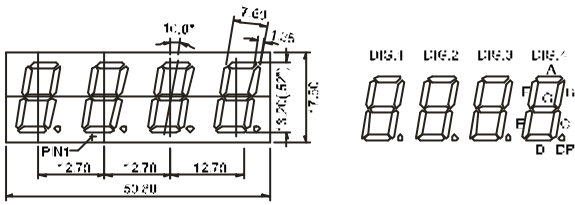

LED Component

FOUR DIGIT DISPLAY

BL-Q52X-41 Series