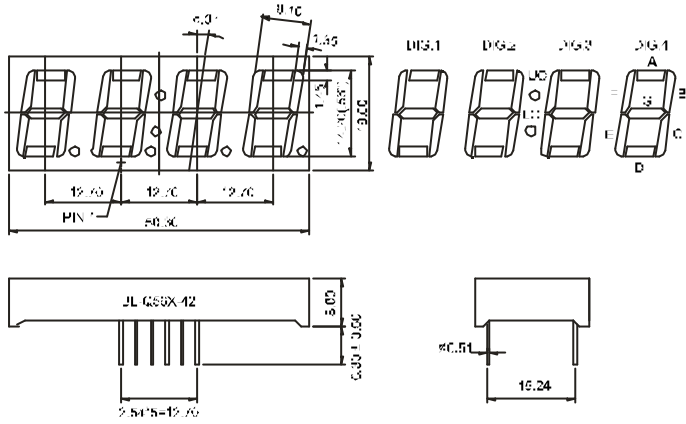

LED Component

FOUR DIGIT DISPLAY

BL-Q56X-42 Series