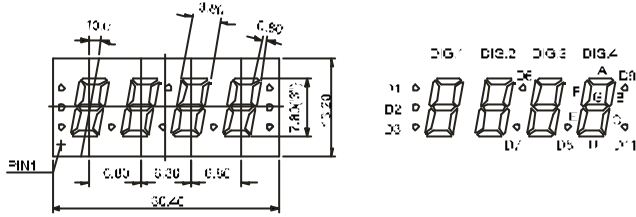

LED Component

FOUR DIGIT DISPLAY

BL-Q30X-41 Series

BL-Q30A-41

BL-Q30B-41

BL-Q33X-41 Series

BL-Q33A-41

BL-Q33B-41

BL-Q36X-41 Series

BL-Q36A-41

BL-Q36B-41

All dimensions are in millimeters (inches)
Tolerance is $\pm 0.25(0.01)$ unless otherwise noted.
Specifications are subject to change without notice.

LED Component

FOUR DIGIT DISPLAY