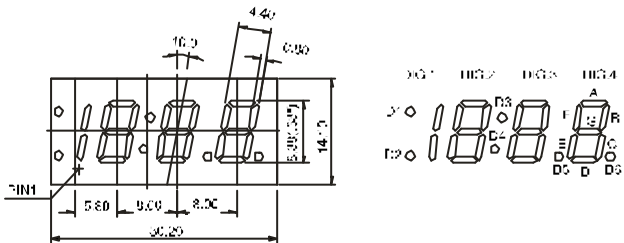

LED Component

FOUR DIGIT DISPLAY

BL-Q30X-41 Series

BL-Q30A-41

BL-Q30B-41

BL-Q33X-41 Series

BL-Q33A-41

BL-Q33B-41

BL-Q36X-41 Series

BL-Q36A-41

BL-Q36B-41

All dimensions are in millimeters (inches)
Tolerance is $\pm 0.25(0.01)$ unless otherwise noted.
Specifications are subject to change without notice.

LED Component

FOUR DIGIT DISPLAY