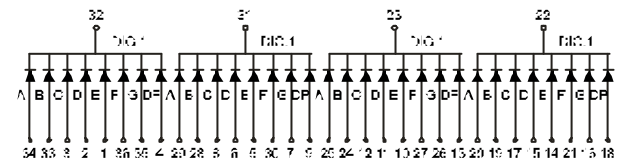

BL-Q36X-41 Series

BL-Q36A-41

BL-Q36B-41

All dimensions are in millimeters (inches)
Tolerance is $\pm 0.25(0.01)$ unless otherwise noted.
Specifications are subject to change without notice.

LED Component

FOUR DIGIT DISPLAY

BL-Q52X-41 Series

BL-Q52A-41

BL-Q52B-41

BL-Q56X-41 Series

BL-Q56A-41

BL-Q56B-41

BL-Q56X-41 Series

BL-Q56C-41