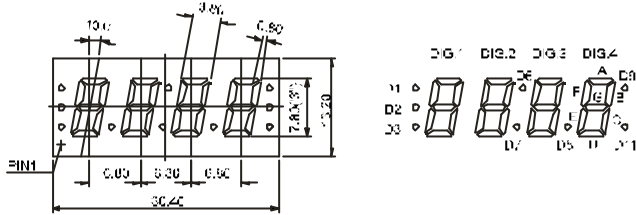

LED Component

FOUR DIGIT DISPLAY

BL-Q30X-41 Series

BL-Q30A-41

BL-Q30B-41

BL-Q33X-41 Series

BL-Q33A-41

BL-Q33B-41

BL-Q36X-41 Series

BL-Q36A-41

BL-Q36B-41

All dimensions are in millimeters (inches)
Tolerance is $\pm 0.25(0.01)$ unless otherwise noted.
Specifications are subject to change without notice.

LED Component

FOUR DIGIT DISPLAY

BL-Q40B-42

All dimensions are in millimeters (inches)
Tolerance is ± 0.25(0.01") unless otherwise noted.
Specifications are subject to change without notice.

LED Component

FOUR DIGIT DISPLAY

BL-Q52X-41 Series