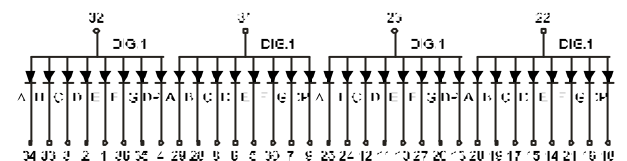

BL-Q56D-41