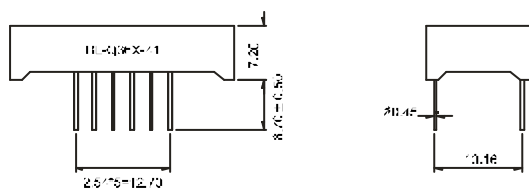

LED Component

FOUR DIGIT DISPLAY

BL-Q30X-41 Series

BL-Q30A-41

BL-Q30B-41

BL-Q33X-41 Series

BL-Q33A-41

BL-Q33B-41

BL-Q36X-41 Series

BL-Q36A-41

BL-Q36B-41

All dimensions are in millimeters (inches)
Tolerance is $\pm 0.25(0.01)$ unless otherwise noted.
Specifications are subject to change without notice.

LED Component

FOUR DIGIT DISPLAY