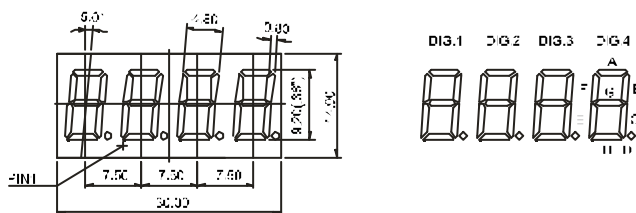

LED Component

FOUR DIGIT DISPLAY

BL-Q30X-41 Series

BL-Q30A-41

BL-Q30B-41

BL-Q33X-41 Series

BL-Q33A-41

BL-Q33B-41

BL-Q36X-41 Series

BL-Q36A-41

BL-Q36B-41

All dimensions are in millimeters (inches)
Tolerance is $\pm 0.25(0.01)$ unless otherwise noted.
Specifications are subject to change without notice.

LED Component

FOUR DIGIT DISPLAY