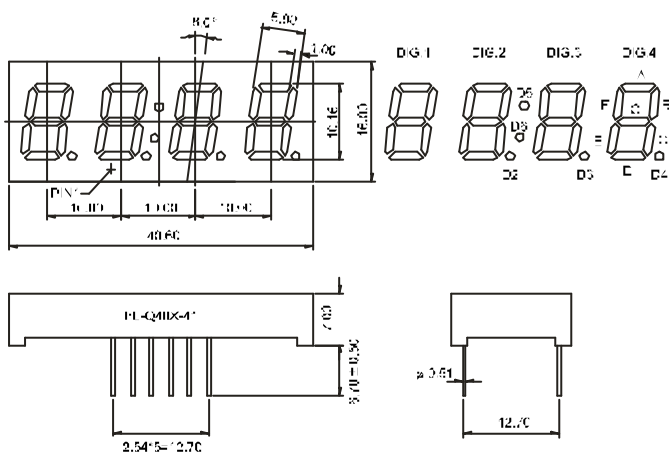

BL-Q40X-41 Series