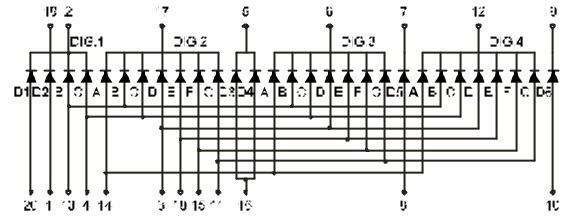

LED Component

FOUR DIGIT DISPLAY

BL-Q30X-41 Series

BL-Q30A-41

BL-Q30B-41

BL-Q33X-41 Series

BL-Q33A-41

BL-Q33B-41

BL-Q36X-41 Series

BL-Q36A-41

BL-Q36B-41

All dimensions are in millimeters (inches)
Tolerance is $\pm 0.25(0.01)$ unless otherwise noted.
Specifications are subject to change without notice.

LED Component

FOUR DIGIT DISPLAY

BL-Q40B-42

All dimensions are in millimeters (inches)
Tolerance is ± 0.25(0.01") unless otherwise noted.
Specifications are subject to change without notice.

LED Component

FOUR DIGIT DISPLAY

BL-Q52X-41 Series