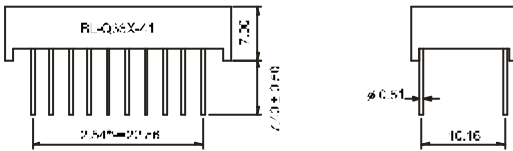

LED Component

FOUR DIGIT DISPLAY

BL-Q30X-41 Series

BL-Q30A-41

BL-Q30B-41

BL-Q33X-41 Series

BL-Q33A-41

BL-Q33B-41

BL-Q36X-41 Series

BL-Q36A-41

BL-Q36B-41

All dimensions are in millimeters (inches)
Tolerance is $\pm 0.25(0.01)$ unless otherwise noted.
Specifications are subject to change without notice.

LED Component

FOUR DIGIT DISPLAY