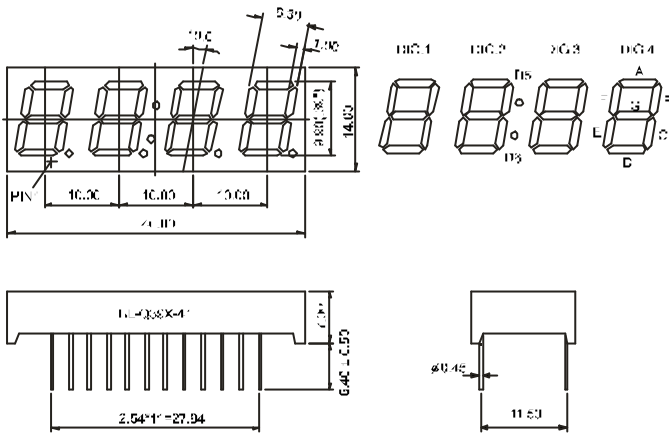

LED Component

FOUR DIGIT DISPLAY

BL-Q39X-41 Series