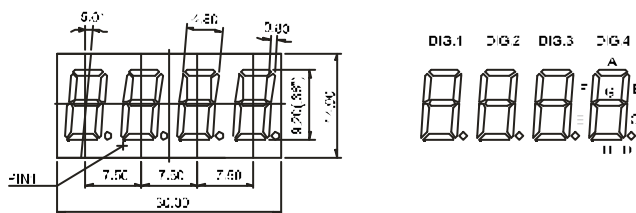

LED Component

FOUR DIGIT DISPLAY

BL-Q30X-41 Series

BL-Q30A-41

BL-Q30B-41

BL-Q33X-41 Series

BL-Q33A-41

BL-Q33B-41

BL-Q36X-41 Series

BL-Q36A-41

BL-Q36B-41

All dimensions are in millimeters (inches)
Tolerance is $\pm 0.25(0.01)$ unless otherwise noted.
Specifications are subject to change without notice.

LED Component

FOUR DIGIT DISPLAY

BL-Q40B-42

All dimensions are in millimeters (inches)
Tolerance is ± 0.25(0.01") unless otherwise noted.
Specifications are subject to change without notice.

LED Component

FOUR DIGIT DISPLAY

BL-Q52X-41 Series