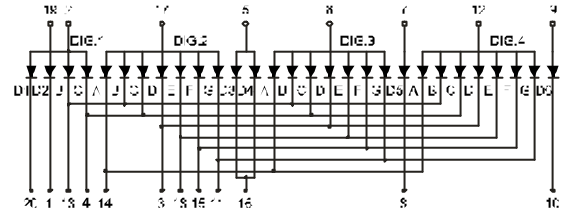

LED Component

FOUR DIGIT DISPLAY

BL-Q30X-41 Series

BL-Q30A-41

BL-Q30B-41

BL-Q33X-41 Series

BL-Q33A-41

BL-Q33B-41

BL-Q36X-41 Series

BL-Q36A-41

BL-Q36B-41

All dimensions are in millimeters (inches)
Tolerance is $\pm 0.25(0.01)$ unless otherwise noted.
Specifications are subject to change without notice.

LED Component

FOUR DIGIT DISPLAY

BL-Q40B-42

All dimensions are in millimeters (inches)
Tolerance is ± 0.25(0.01") unless otherwise noted.
Specifications are subject to change without notice.

LED Component

FOUR DIGIT DISPLAY

BL-Q52X-41 Series