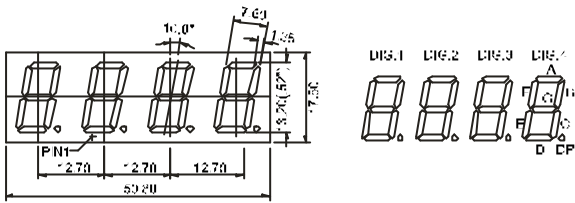

BL-Q36X-41 Series

BL-Q36A-41

BL-Q36B-41

All dimensions are in millimeters (inches)
Tolerance is $\pm 0.25(0.01)$ unless otherwise noted.
Specifications are subject to change without notice.

LED Component

FOUR DIGIT DISPLAY

BL-Q40B-42

All dimensions are in millimeters (inches)
Tolerance is ± 0.25(0.01") unless otherwise noted.
Specifications are subject to change without notice.

LED Component

FOUR DIGIT DISPLAY

BL-Q52X-41 Series