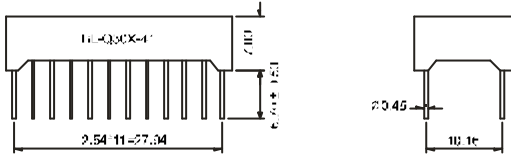

LED Component

FOUR DIGIT DISPLAY

BL-Q30X-41 Series

BL-Q30A-41

BL-Q30B-41

BL-Q33X-41 Series

BL-Q33A-41

BL-Q33B-41

BL-Q36X-41 Series

BL-Q36A-41

BL-Q36B-41

All dimensions are in millimeters (inches)
Tolerance is $\pm 0.25(0.01)$ unless otherwise noted.
Specifications are subject to change without notice.

LED Component

FOUR DIGIT DISPLAY