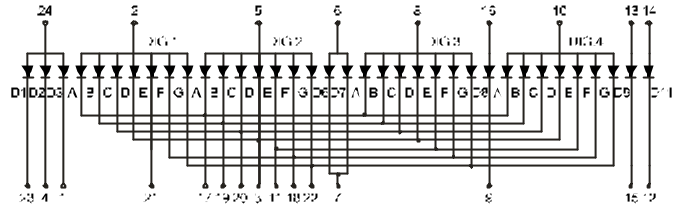

LED Component

FOUR DIGIT DISPLAY

BL-Q30X-41 Series

BL-Q30A-41

BL-Q30B-41

BL-Q33X-41 Series

BL-Q33A-41

BL-Q33B-41

BL-Q36X-41 Series

BL-Q36A-41

BL-Q36B-41

All dimensions are in millimeters (inches)
Tolerance is $\pm 0.25(0.01)$ unless otherwise noted.
Specifications are subject to change without notice.

LED Component

FOUR DIGIT DISPLAY

BL-Q40B-42

All dimensions are in millimeters (inches)
Tolerance is ± 0.25(0.01") unless otherwise noted.
Specifications are subject to change without notice.

LED Component

FOUR DIGIT DISPLAY

BL-Q52X-41 Series