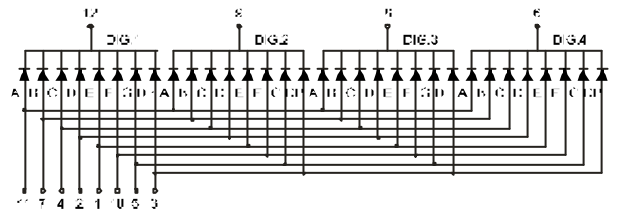

LED Component

FOUR DIGIT DISPLAY

BL-Q30X-41 Series

BL-Q30A-41

BL-Q30B-41

BL-Q33X-41 Series

BL-Q33A-41

BL-Q33B-41

BL-Q36X-41 Series

BL-Q36A-41

BL-Q36B-41

All dimensions are in millimeters (inches)
Tolerance is $\pm 0.25(0.01)$ unless otherwise noted.
Specifications are subject to change without notice.

LED Component

FOUR DIGIT DISPLAY

BL-Q40B-42

All dimensions are in millimeters (inches)
Tolerance is ± 0.25(0.01") unless otherwise noted.
Specifications are subject to change without notice.

LED Component

FOUR DIGIT DISPLAY

BL-Q52X-41 Series