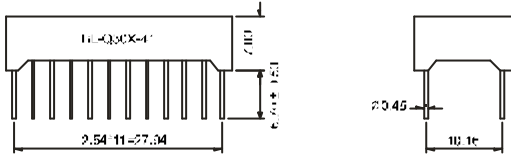

LED Component

FOUR DIGIT DISPLAY

BL-Q30X-41 Series

BL-Q30A-41

BL-Q30B-41

BL-Q33X-41 Series

BL-Q33A-41

BL-Q33B-41

BL-Q36X-41 Series

BL-Q36A-41

BL-Q36B-41

All dimensions are in millimeters (inches)
Tolerance is $\pm 0.25(0.01)$ unless otherwise noted.
Specifications are subject to change without notice.

LED Component

FOUR DIGIT DISPLAY

BL-Q40B-42

All dimensions are in millimeters (inches)
Tolerance is ± 0.25(0.01") unless otherwise noted.
Specifications are subject to change without notice.

LED Component

FOUR DIGIT DISPLAY

BL-Q52X-41 Series