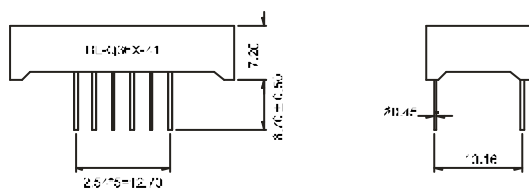

LED Component

FOUR DIGIT DISPLAY

BL-Q30X-41 Series

BL-Q30A-41

BL-Q30B-41

BL-Q33X-41 Series

BL-Q33A-41

BL-Q33B-41

BL-Q36X-41 Series

BL-Q36A-41

BL-Q36B-41

All dimensions are in millimeters (inches)
Tolerance is $\pm 0.25(0.01)$ unless otherwise noted.
Specifications are subject to change without notice.

LED Component

FOUR DIGIT DISPLAY

BL-Q40B-42

All dimensions are in millimeters (inches)
Tolerance is ± 0.25(0.01") unless otherwise noted.
Specifications are subject to change without notice.

LED Component

FOUR DIGIT DISPLAY

BL-Q52X-41 Series